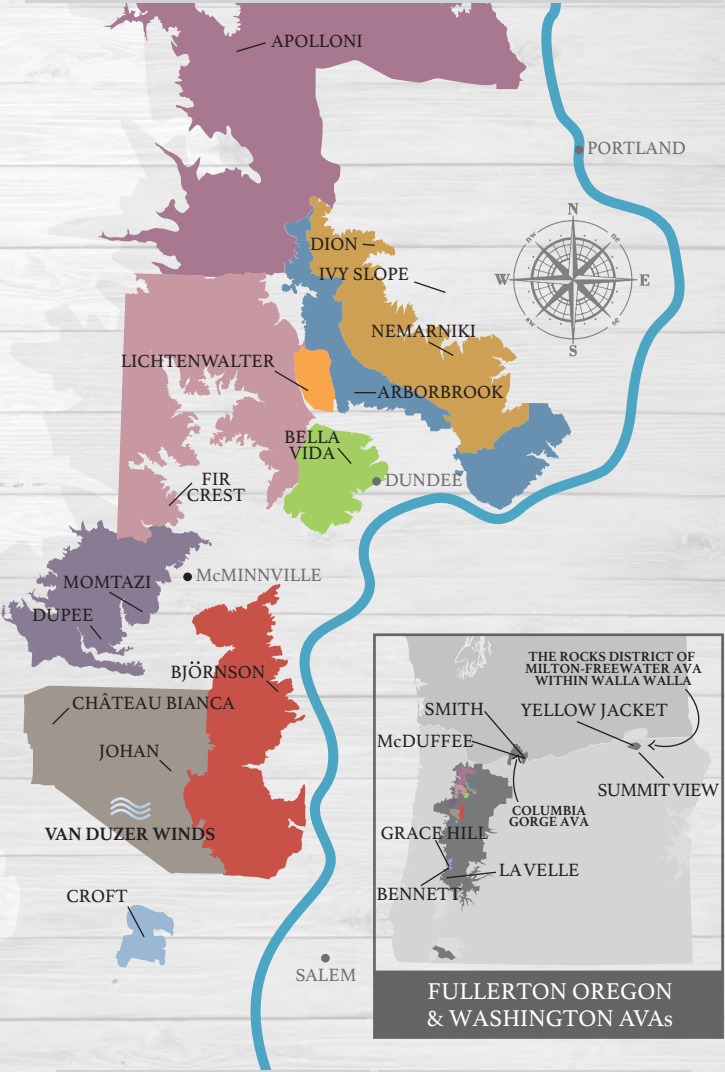

# The AVAs of the Willamette Valley, Oregon

● Tualatin Hills	● Dundee Hills
● Laurelwood District	● McMinnville
● Chehalem Mountains	● Van Duzer Corridor
● Yamhill-Carlton	● Eola-Amity Hills
● Ribbon Ridge	● Mount Pisgah
	● Lower Long Tom

Portland Tasting Room: 1966 Northwest Pettygrove Street

Corvallis Tasting Room & Winery: 804 NW Buchanan Ave

503-544-1378 / info@fullertonwines.com

[fullertonwines.com](http://fullertonwines.com)