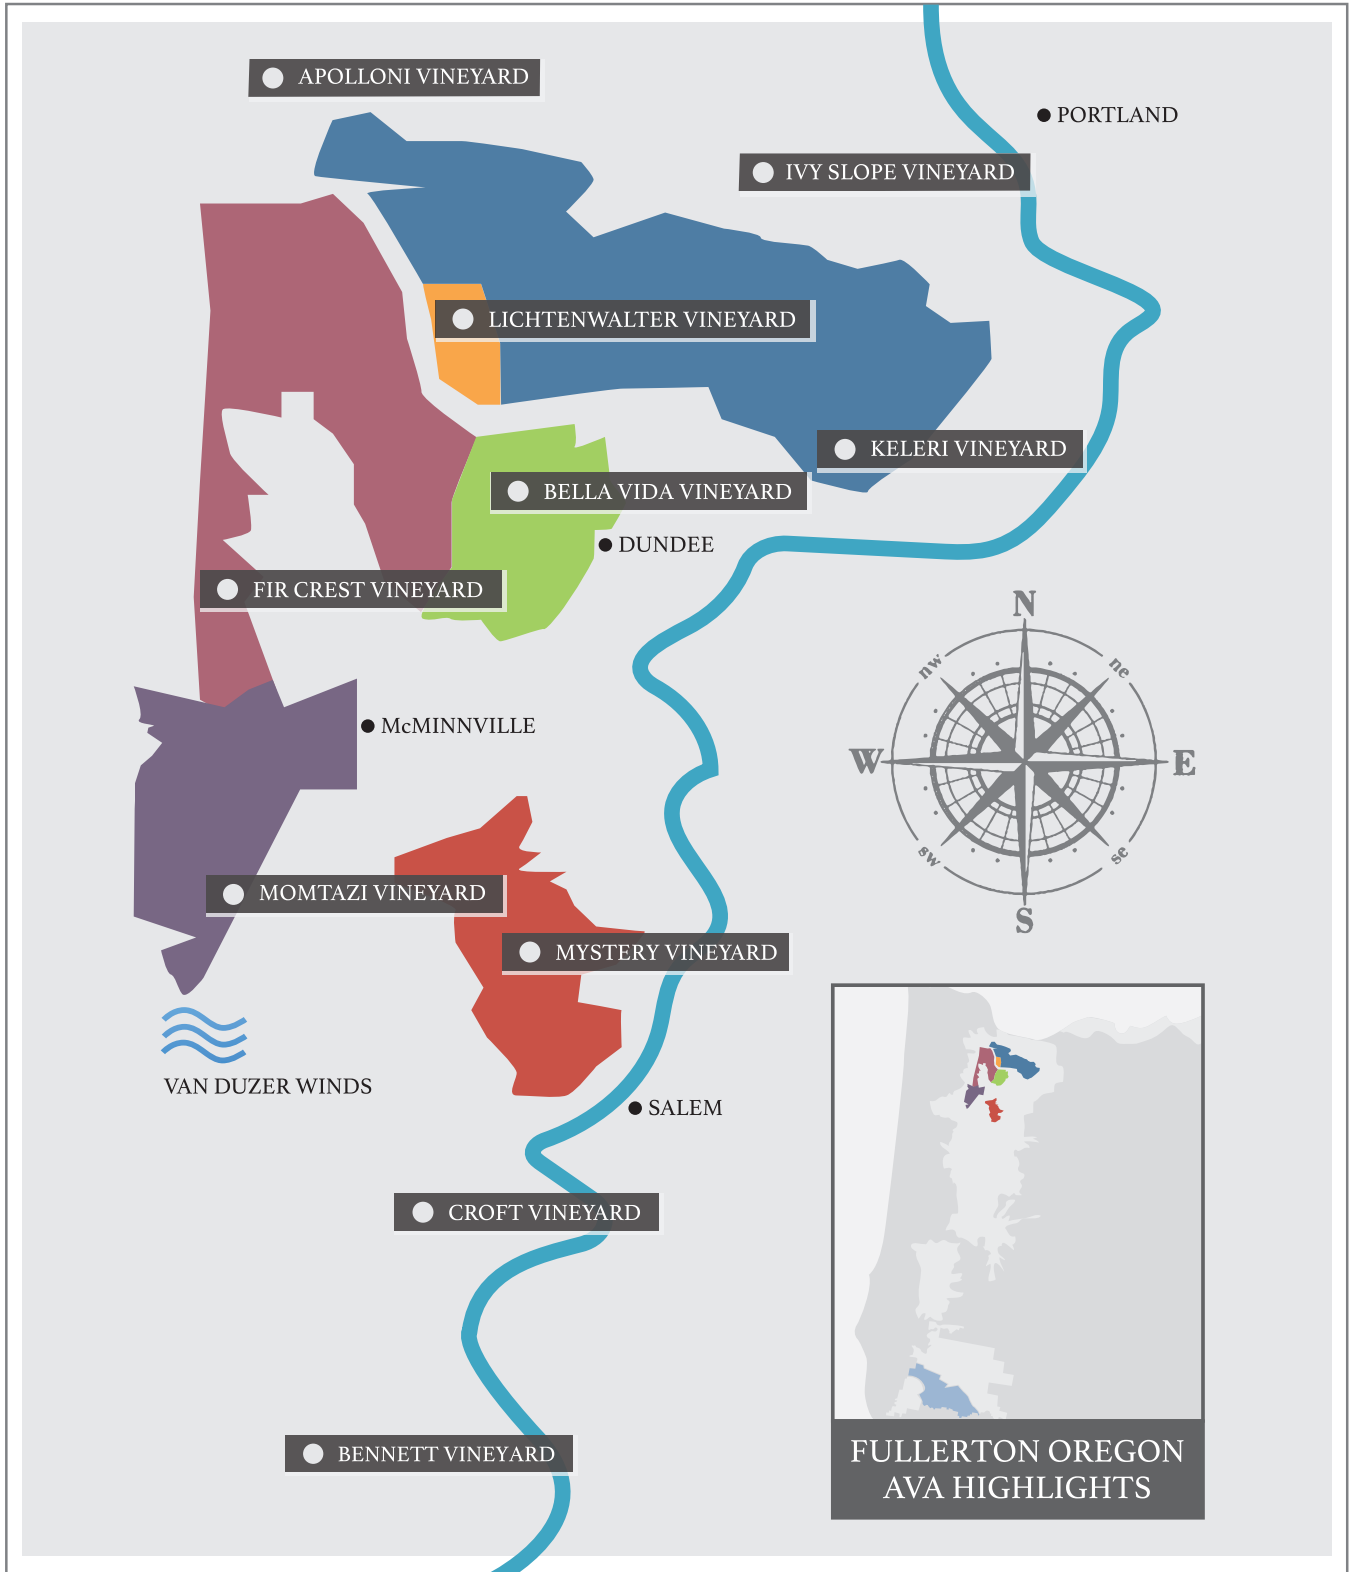

# **FULLERTON** WILLAMETTE VALLEY AVA

- CHEHALEM MOUNTAINS
- DUNDEE HILLS
- McMINNVILLE
- EOLA-AMITY HILLS
- APPLEGATE VALLEY
- YAMHILL-CARLTON
- RIBBON RIDGE